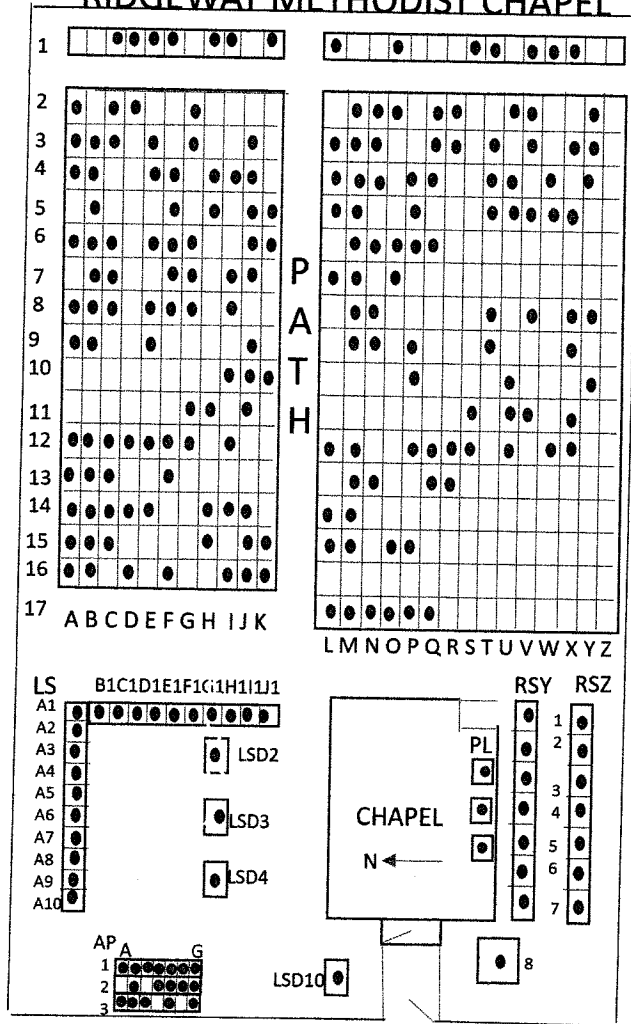

# RIDGEWAY METHODIST CHAPEL

- LS = Left Hand Side
- RS = Right Hand Side
- AP = Ashes Plots
- PL = Plaques
- HEADSTONE/MI

ROAD